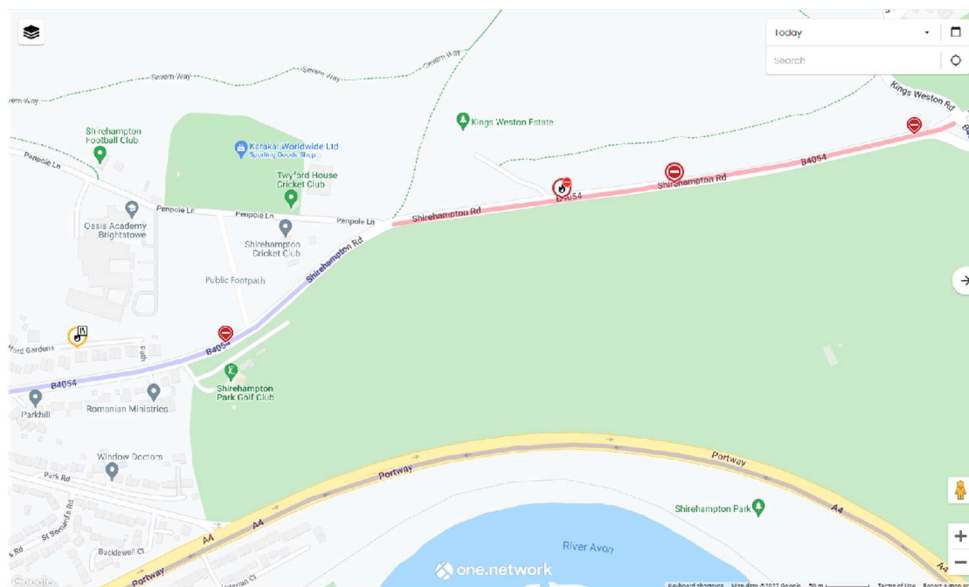

Re: Road Closure – Shirehampton Road

27.04.2022

Dear Parents and Carers,

Further to the recent notification of road closures on 25th April on Shirehampton Road (Kings Weston Road junction to the outside of Shirehampton Park Golf Club).

Shirehampton Road is now closed; school access is by Penpole Lane or the footpath on Park Hill by the Cricket Club. To reduce congestion on Penpole Lane, we recommend dropping students off by the footpath on Park Hill.

For those using Penpole Lane, please allow time for cars entering and exiting from this point; there is a provision at the end of Penpole Lane as it meets Shirehampton Road for turning your vehicle.

Please refrain from parking or turning on the yellow zig-zag lines as this can be hazardous to students and oncoming vehicles.